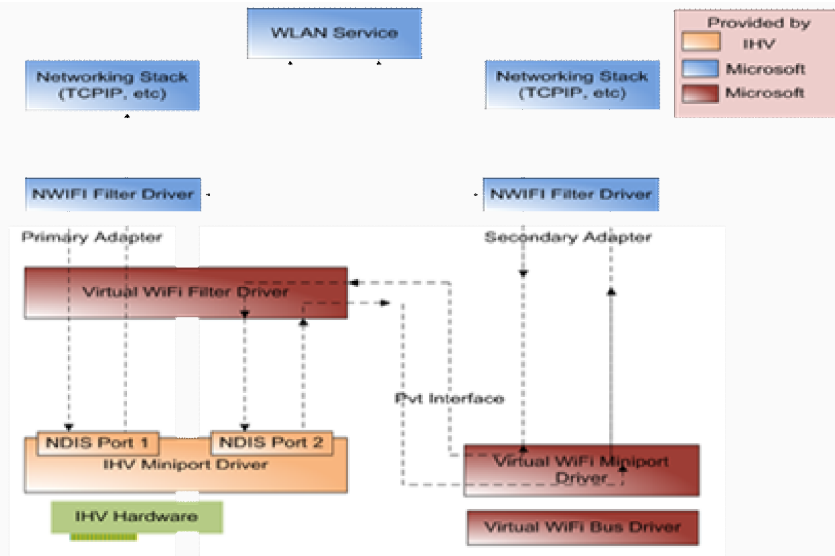

Virtual Wi-Fi Windows 7

(Wireless Local Area Network - WLAN),

-
-

(Access Point-AP).

(ad-hoc mode).

(infrastructure mode)

Wi-Fi.

Intel Intel My WiFi, Microsoft Virtual WiFi.

Virtual Wi-Fi

(Wireless Personal Area Network - Wireless PAN- WPAN),

(Hotspot)

- thernet, Wi-Fi, 3G

WiMax.

Virtual Wi-Fi

Windows 7 Windows 2008 R2 Virtual WiFi

(Software Access Point - SoftAP).

SoftAP

Virtual

WiFi Windows 7 Windows 2008 R2

WPA2-PSK/AES (

).

Virtual WiFi

Windows 7.

Virtual WiFi,

Wireless Hosted Network,

Microsoft

Virtual WiFi

Microsoft, network shell

- netsh wlan set hostednetwork [mode=]allowed|disallowed -
- netsh wlan set hostednetwork [ssid=]<_SSID> [key=]<_key> [keyUsage=]persistent|temporary -
 SSID - ; Key- ; keyUsage
- netsh wlan show settings -
- netsh wlan show hostednetwork settings=security -
 . (, key netsh wlan set
 hostednetwork)
- netsh wlan start hostednetwork -
- netsh wlan stop hostednetwork -